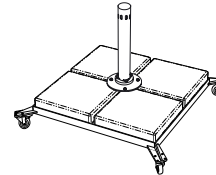

Pendulum

hardwood & stainless steel or stainless steel & aluminium

Available in these shapes & sizes:

octagonal / 8 ribs

metres / feet
3.5 / 11.5
4.0 / 13.1

square / 8 ribs

metres / feet
2.85 / 9.4
3.5 / 11.5

rectangular / 8 ribs

metres / feet
2.5 x 3.5 / 8.2 x 11.5
3.0 x 4.0 / 9.8 x 13.1
(not available in stainless steel and aluminium option)

Choice of 2 finish options:

hardwood and stainless steel

stainless steel and aluminium

Strikingly bold, the Pendulum knows how to make the right impression. The Pendulum features 360° head-turning rotation, effortless opening and closing with a smooth crank system and a magnificent mix of premium quality stainless steel linkages, natural anodised aluminium and a eucalyptus hub. The Pendulum is poised at the pinnacle of side post parasols.

The Pendulum's patented canopy clip mechanism has been designed to facilitate the quick attachment and removal of the entire canopy assembly. The canopy is attached with a stay that hooks onto the frame structure and clips the canopy securely into place.