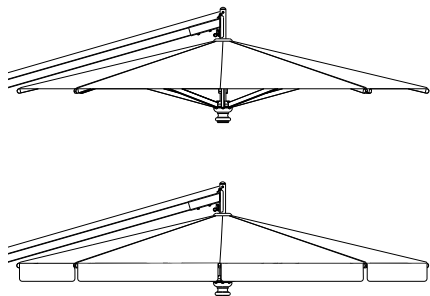

The Pendulum's patented canopy clip mechanism has been designed to facilitate the quick attachment and removal of the entire canopy assembly. The canopy is attached with a stay that hooks onto the frame structure and clips the canopy securely into place.

Pendulum Spigot

Paver Base

Moveable Paver Base

Deck Mount

Underground Mount

Upper & lower hubs of the stainless steel & aluminium model (left) & the hardwood & aluminium model (right)

Pendulum patented canopy clip mechanism

Smooth crank system to open and close canopy

Rectangular model

Side profile, with & without optional valance

360° rotate & lock

Stainless steel Pendulum spigot