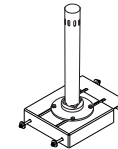

The Pendulum's patented canopy clip mechanism has been designed to facilitate the quick attachment and removal of the entire canopy assembly. The canopy is attached with a stay that hooks onto the frame structure and clips the canopy securely into place.

Pendulum Spigot

Paver Base

Moveable Paver Base

Deck Mount

Underground Mount

Upper & lower hubs of the stainless steel & aluminium model (left) & the hardwood & aluminium model (right)

Pendulum patented canopy clip mechanism

Smooth crank system to open and close canopy

Rectangular model

Side profile, with & without optional valance

360° rotate & lock

Stainless steel Pendulum spigot