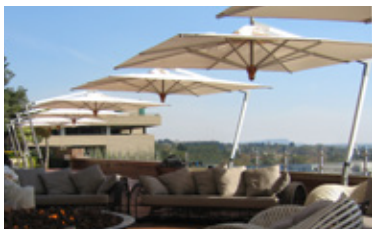

Pendulum

Pendulum

bold and strong side post parasol with 360° rotation

Wind Rating: Moderate Wind

Application: Patios, restaurants, hotels, poolside loungers or any area that requires a large shade solution without obstruction from a centre umbrella pole.

stainless steel and aluminium

Strikingly bold, the Pendulum knows how to make the right impression. The Pendulum features 360° head-turning rotation, effortless opening and closing with a smooth crank system and a magnificent mix of premium quality stainless steel linkages, natural anodised aluminium and a eucalyptus hub. The Pendulum is poised at the pinnacle of side post parasols.

Smooth crank system to open and close canopy

Rectangular model

Side profile, with & without optional valance

360° rotate & lock

Stainless steel Pendulum spigot