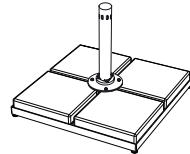

Pendulum

hardwood & stainless steel or stainless steel & aluminium

Available in these shapes & sizes:

octagonal / 8 ribs

metres / feet
3.5 / 11.5
4.0 / 13.1

square / 8 ribs

metres / feet
2.85 / 9.4
3.5 / 11.5

rectangular / 8 ribs

metres / feet
2.5 x 3.5 / 8.2 x 11.5
3.0 x 4.0 / 9.8 x 13.1
(not available in stainless steel and aluminium option)

Choice of 2 finish options:

hardwood and stainless steel

stainless steel and aluminium

Strikingly bold, the Pendulum knows how to make the right impression. The Pendulum features 360° head-turning rotation, effortless opening and closing with a smooth crank system and a magnificent mix of premium quality stainless steel linkages, natural anodised aluminium and a eucalyptus hub. The Pendulum is poised at the pinnacle of side post parasols.

The Pendulum's patented canopy clip mechanism has been designed to facilitate the quick attachment and removal of the entire canopy assembly. The canopy is attached with a stay that hooks onto the frame structure and clips the canopy securely into place.