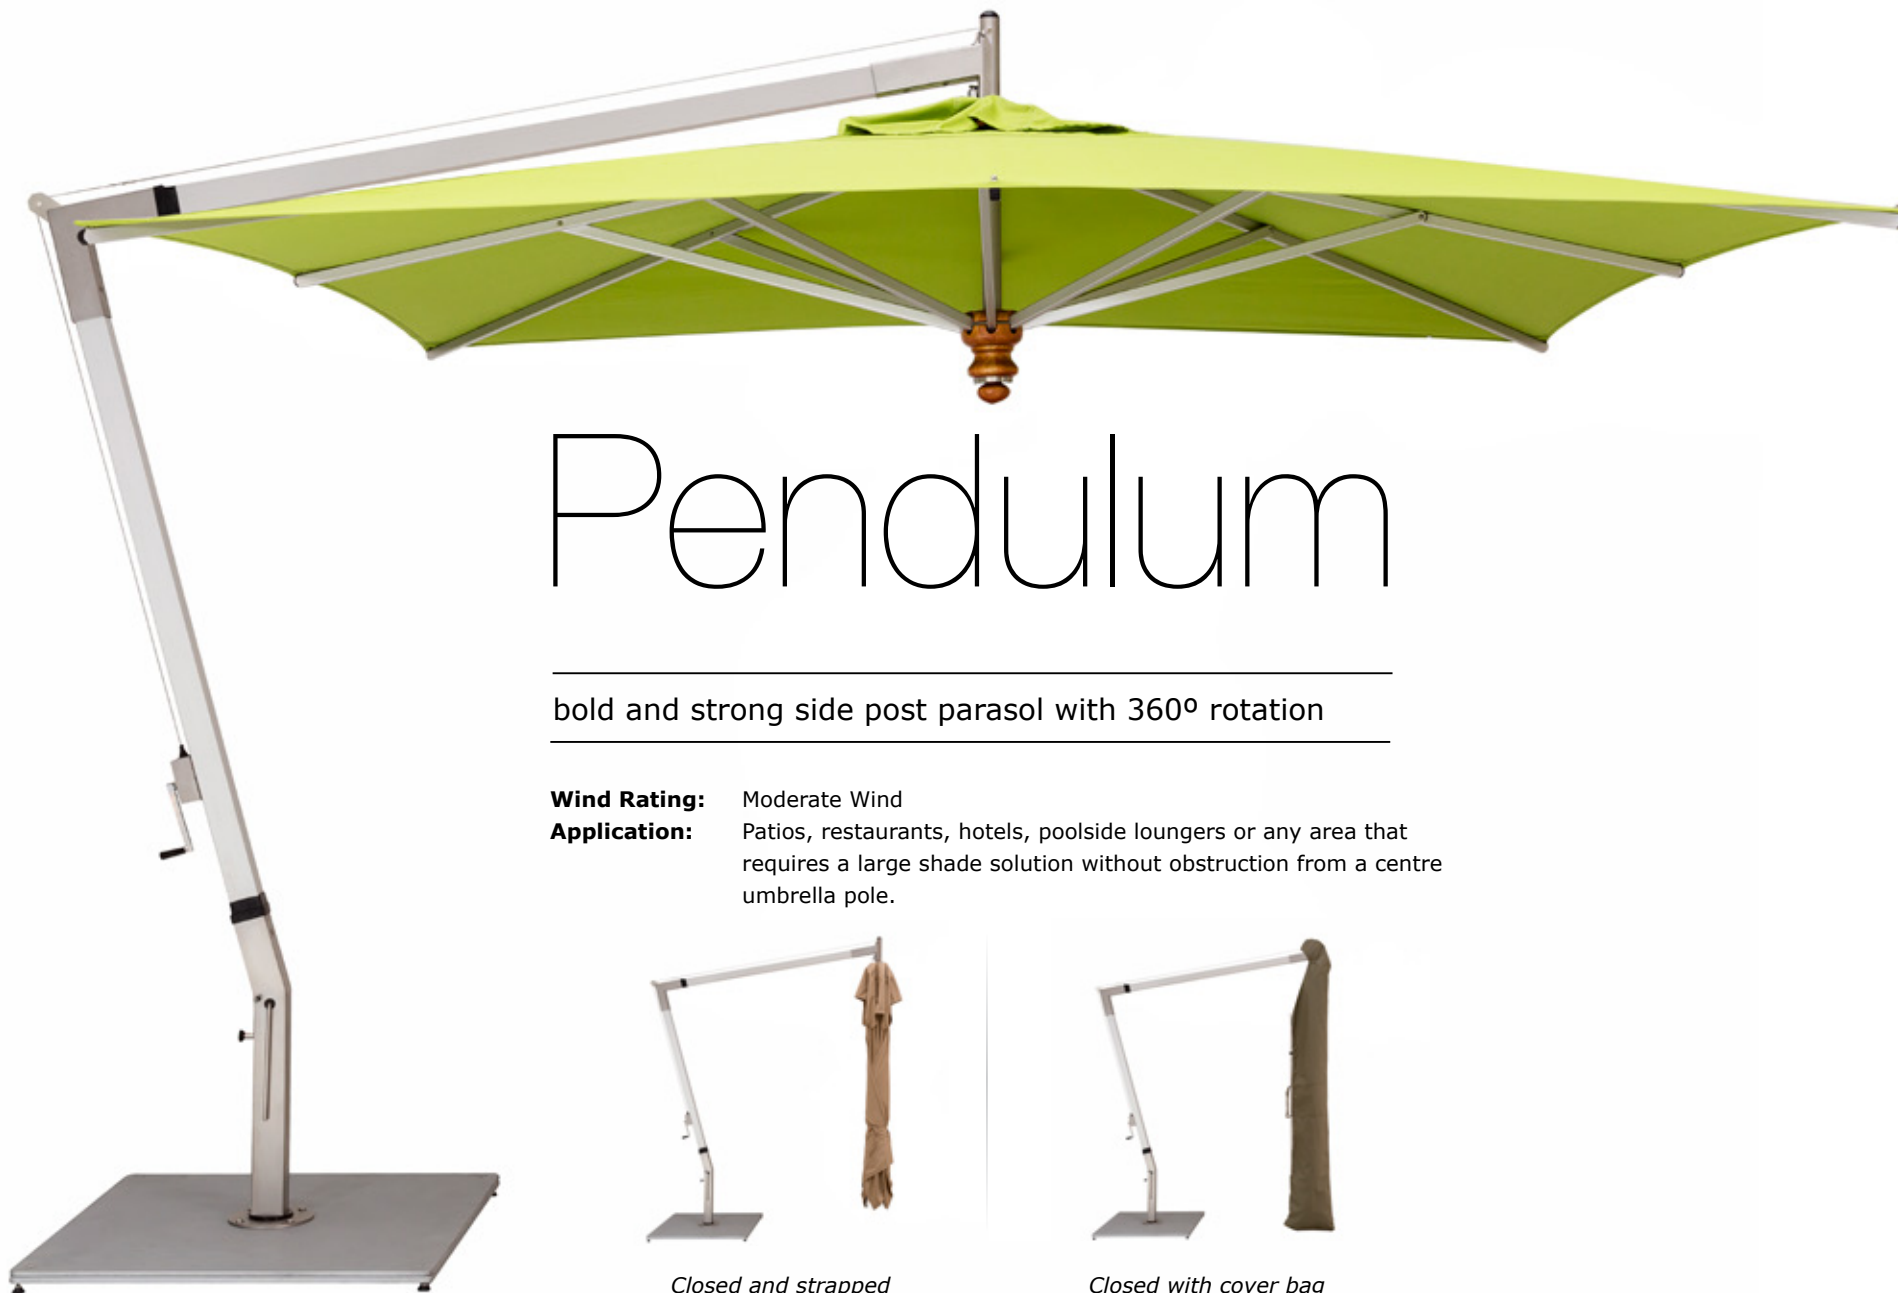

Pendulum

Pendulum

bold and strong side post parasol with 360° rotation

Wind Rating: Moderate Wind

Application: Patios, restaurants, hotels, poolside loungers or any area that requires a large shade solution without obstruction from a centre umbrella pole.

stainless steel and aluminium

Strikingly bold, the Pendulum knows how to make the right impression. The Pendulum features 360° head-turning rotation, effortless opening and closing with a smooth crank system and a magnificent mix of premium quality stainless steel linkages, natural anodised aluminium and a eucalyptus hub. The Pendulum is poised at the pinnacle of side post parasols.

The Pendulum's patented canopy clip mechanism has been designed to facilitate the quick attachment and removal of the entire canopy assembly. The canopy is attached with a stay that hooks onto the frame structure and clips the canopy securely into place.

Smooth crank system to open and close canopy

Rectangular model

Side profile, with & without optional valance

360° rotate & lock

Stainless steel Pendulum spigot